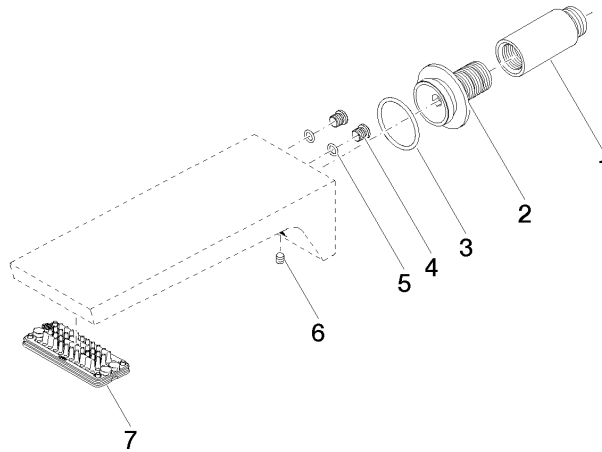

**CL.1 Bath spout for wall mounting - Brushed Champagne (22kt Gold)**

CL.1

13 801 705

- 205mm projection
- rectangular spray pattern with 55 individual jets
- hole diameter 37 mm
- 1/2" connection
- plug-link mounting
- max. flow 24.6 l/min at 3 bar flow pressure

mm [inches]

Flow rate chart

13 801 705

Parts for other finishes can be found here: [Chrome](#)

### Spare parts list

No.	Item Number	Name	Quantity used	Delivery time
1	09 24 03 081 10 90	extension	1	2
2	09 24 03 180 90	nipple	1	2
3	09 14 10 119 90	seal	1	2
4	09 31 20 027 10-00	plug	2	10
5	09 14 10 132 90	seal	2	2
6	90 31 11 004 00 90	pin	1	2
7	90 11 02 299 00 90	aerator	1	2