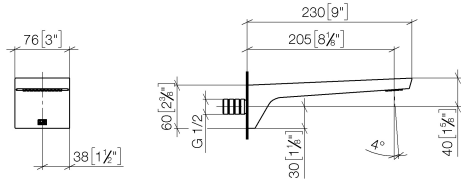

**CL.1 Bath spout for wall mounting - Brushed Champagne (22kt Gold)**

CL.1

13 801 705

- 205mm projection
- rectangular spray pattern with 55 individual jets
- hole diameter 37 mm
- 1/2" connection
- plug-link mounting
- max. flow 24.6 l/min at 3 bar flow pressure

mm [inches]

Flow rate chart

13 801 705

Parts for other finishes can be found here: [Chrome](#)

### Spare parts list

No.	Item Number	Name	Quantity used	Delivery time
1	09 24 03 081 10 90	extension	1	2
2	09 24 03 180 90	nipple	1	2
3	09 14 10 119 90	seal	1	2
4	09 31 20 027 10-00	plug	2	10
5	09 14 10 132 90	seal	2	2
6	90 31 11 004 00 90	pin	1	2
7	90 11 02 299 00 90	aerator	1	2